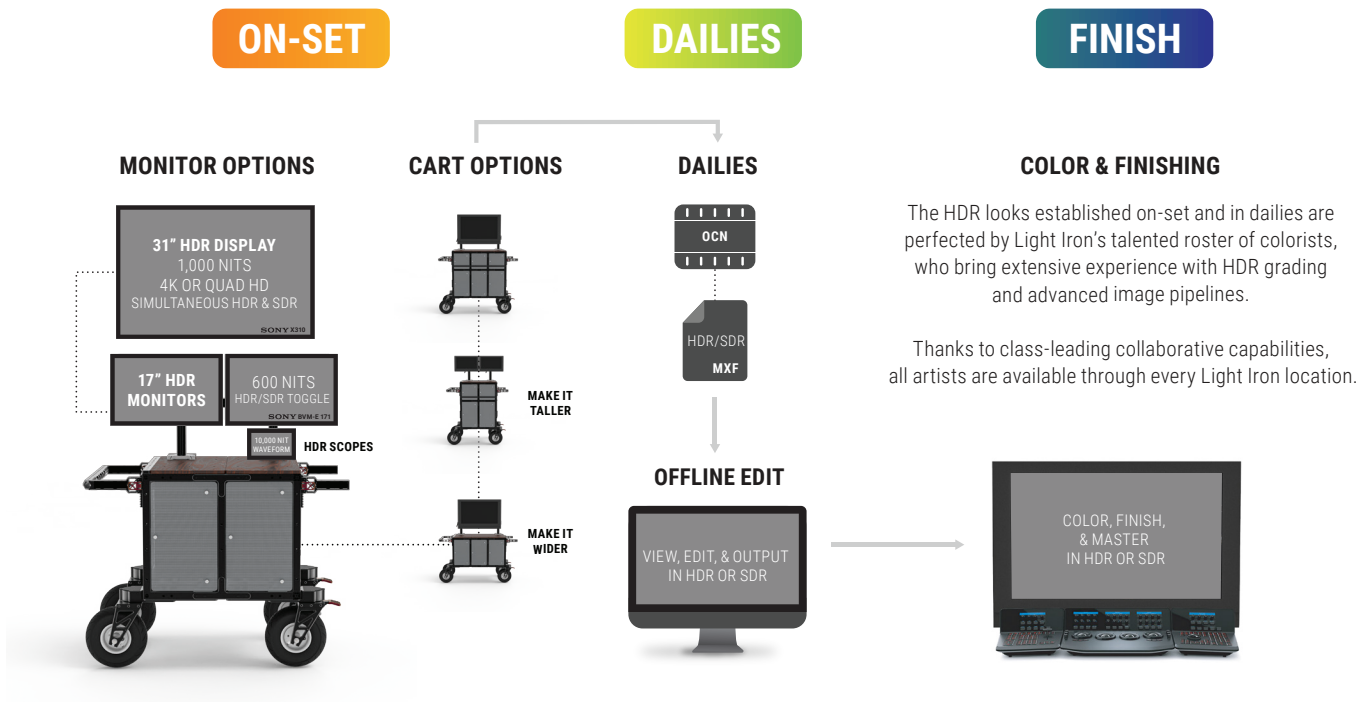

PANAVISION LINK HDR

by  +  LIGHT IRON
A PANAVISION COMPANY

On-Set Dailies Finish

A modular workflow for your HDR imaging chain.

Creatives are producing for HDR-capable distribution platforms more than ever before as consumers seek premium viewing experiences. Panavision LINK HDR was developed to address the challenge of viewing HDR (high dynamic range) images throughout the production and post production process. Offering HDR and SDR viewing options in tandem, Panavision LINK HDR provides cinematographers, directors, editors and creative talent throughout the imaging chain the ability to view their image at the same quality delivered to consumers.

The same image at every stop.

See more.

Panavision
(818) 316-1000

Light Iron
(323) 472-8300